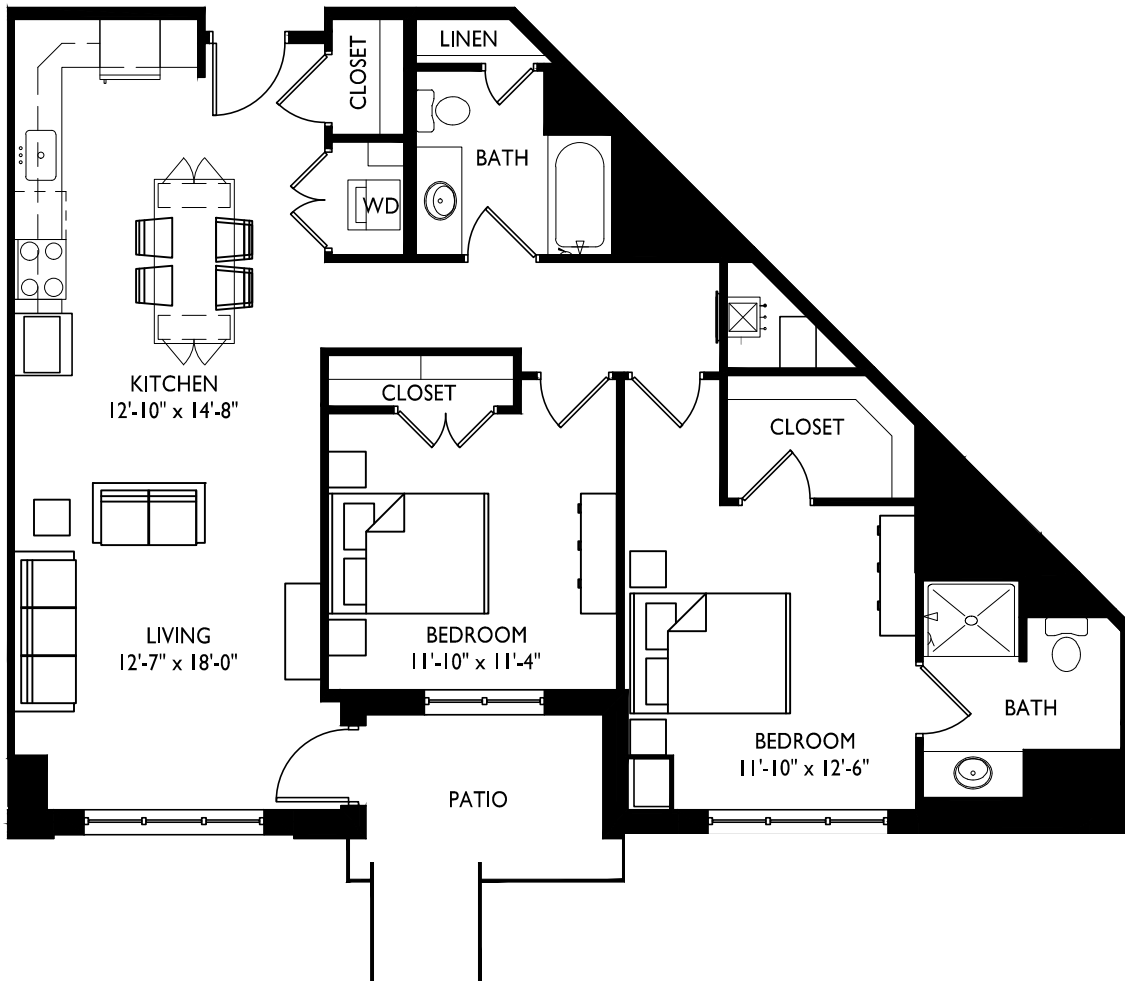

THE FOUNDRY

1690 ASPEN COMMONS | MIDDLETON, WI 53562

NORTH 

UNIT 111

UNIT TYPE N

TWO BEDROOM

1,208 S.F.